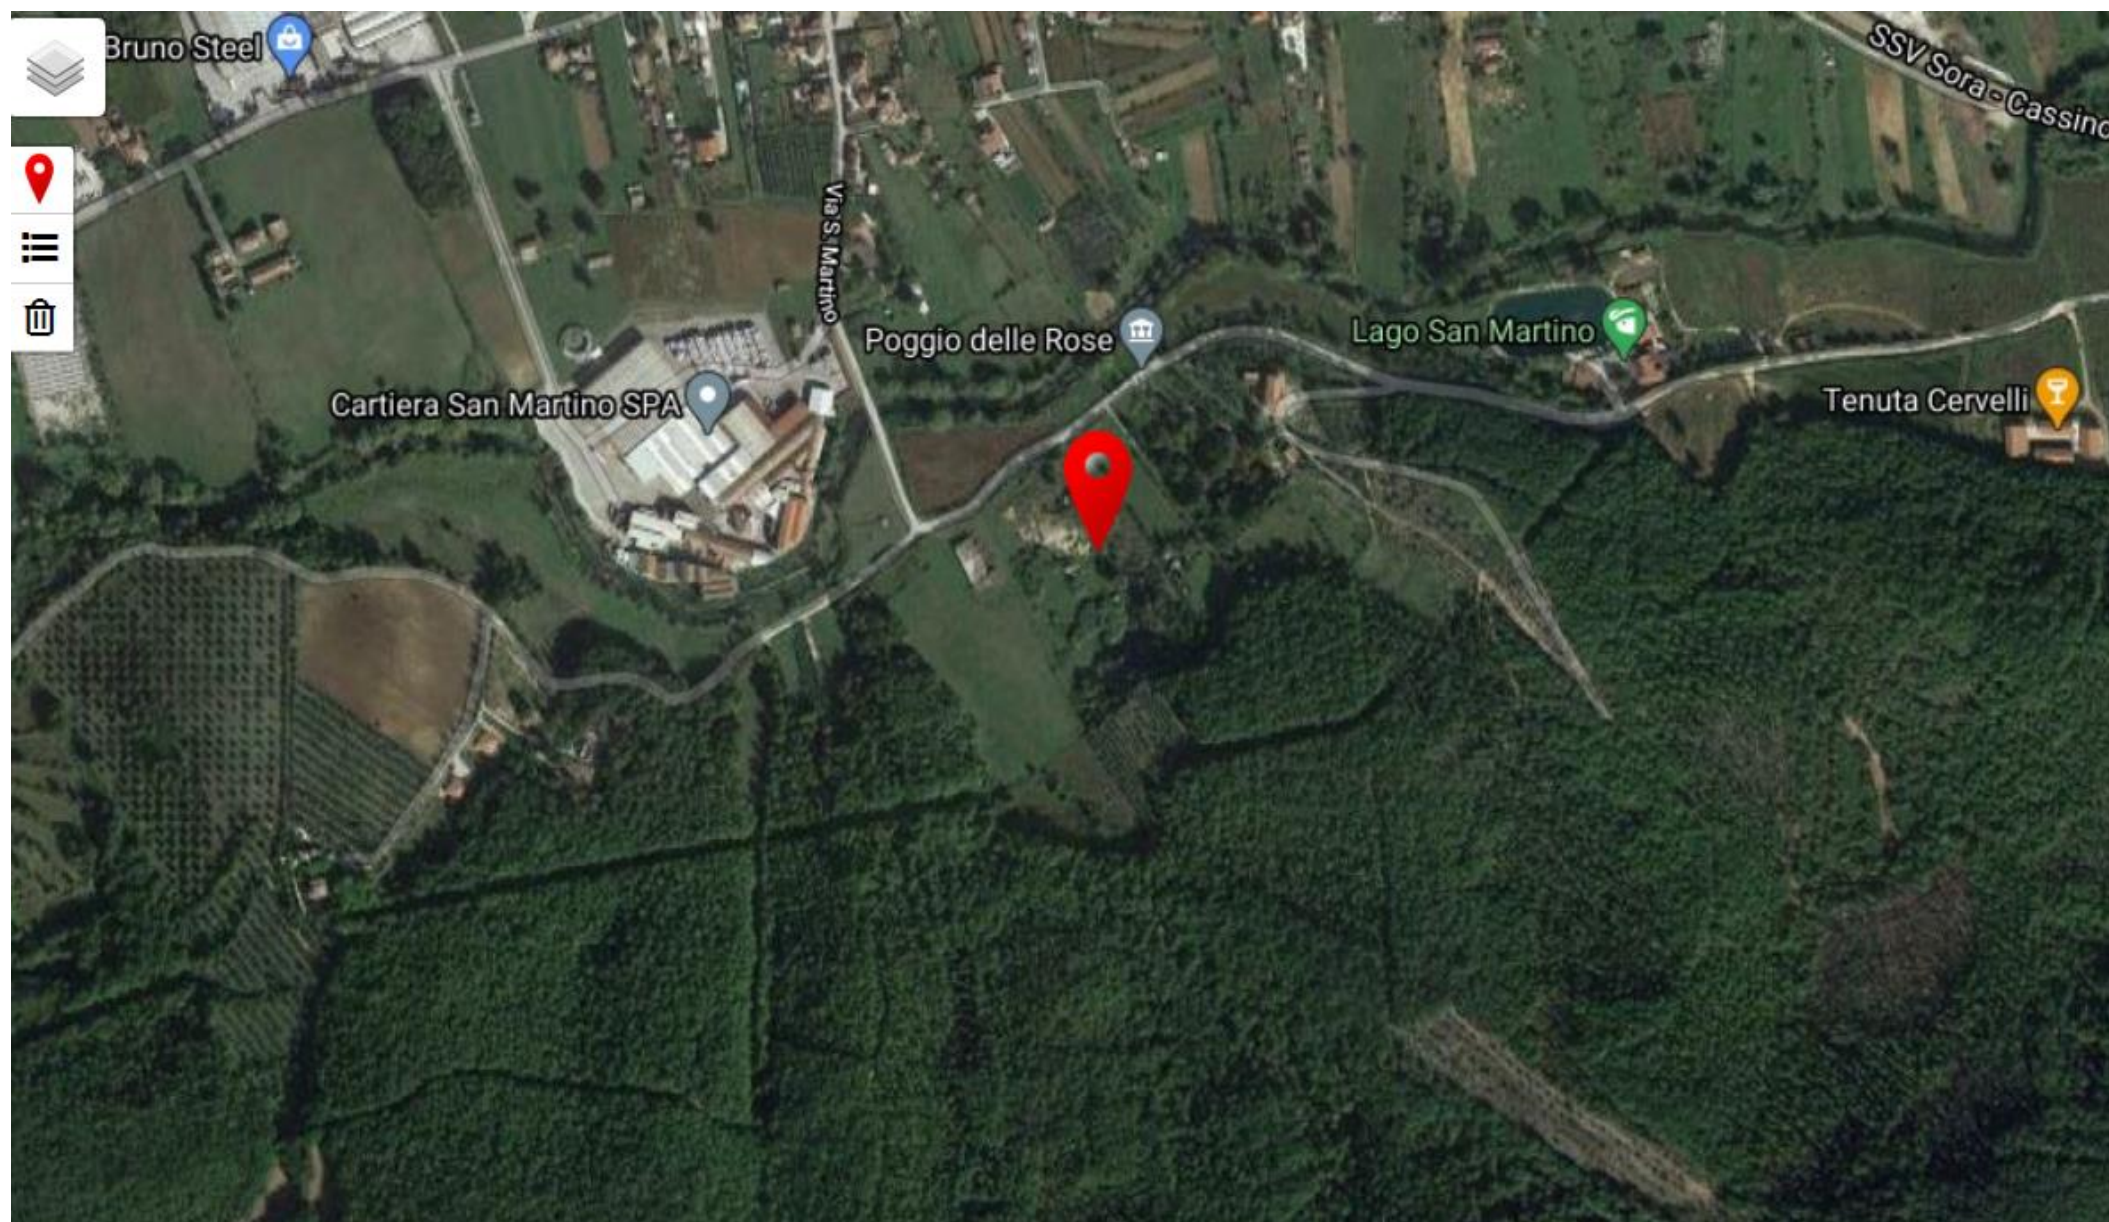

Lotto 2

Inquadramento Lotto-Esecuzione Imobiliare 45/2020 Tribunale di cassino

Comune di Broccostella Fg 16 part: 319,321,323,325,327,329,318,320,322,324,326,328,330,241,276,181,273,277,315,317,314,316,

The image is a screenshot of a web-based cadastral map interface. The main map area displays a grid of land parcels, each labeled with a unique identification number. Numerous red location pins are placed across the map, indicating specific points of interest. The interface includes a sidebar on the left with navigation and map control icons, and a sidebar on the right with a menu and a street view inset. The street view inset shows a 3D perspective of a road and surrounding greenery. At the bottom right, there is a red bar with a trash icon and a coordinate display.

Dettagli Riferimento

- Immobile
- Catasto
- OMI
- Comune
- Sezione censuaria
- Posizione
- Street view
- Icona
- Condividi

Lazio
Visualizza su Google Maps
 Sincronizza la posizione del riferimento

© 2021 Google Termini e condizioni d'uso Segnala un problema

41.693167992993374, 13.636136054992676